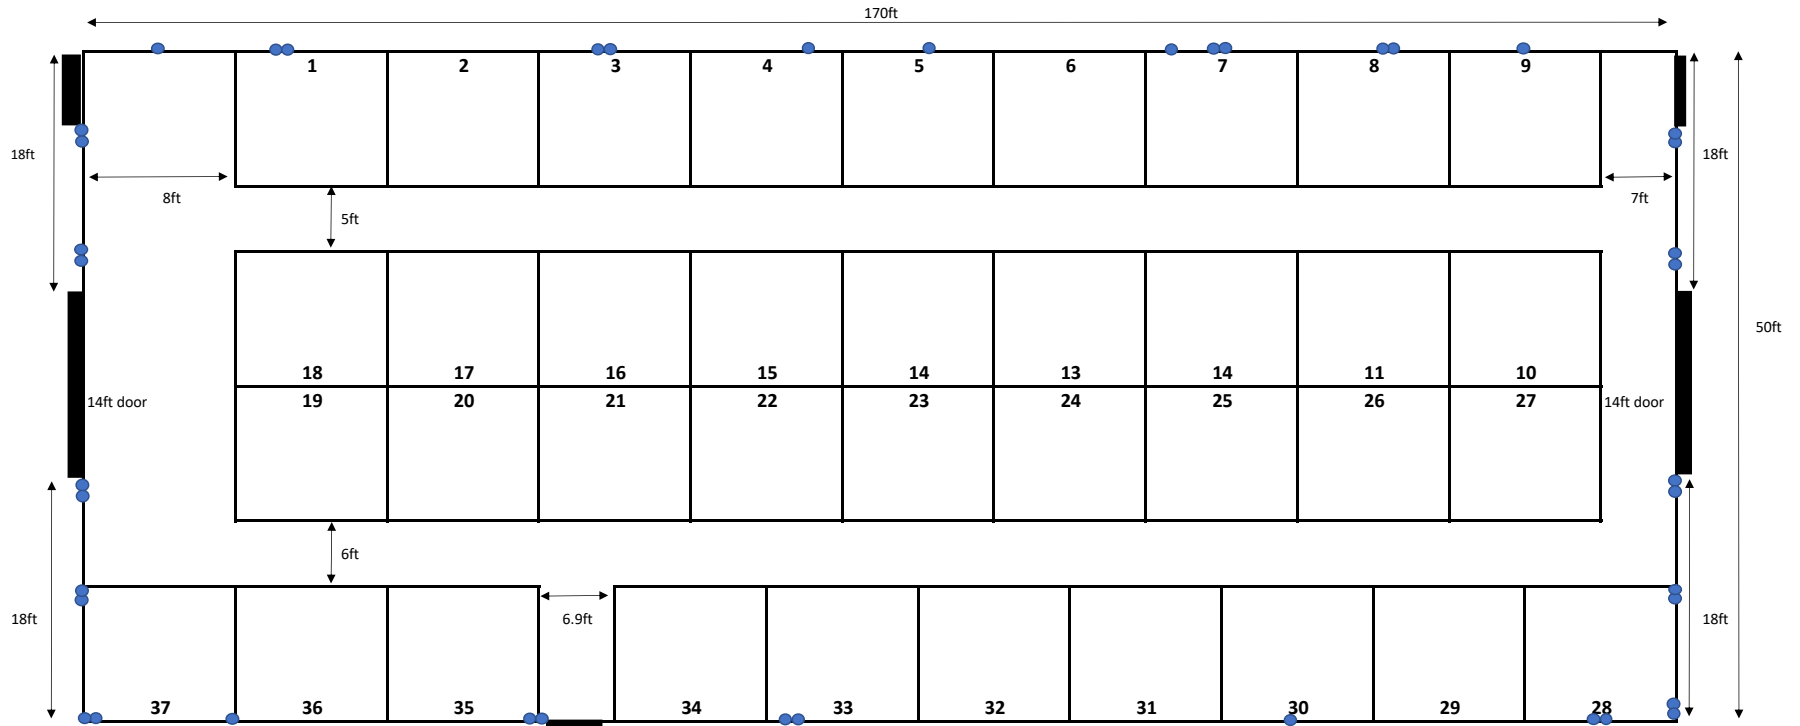

BUILDING F

N
W X E
S

● Standard 110 outlet (1 pair)
ft.in

All booth spaces
10x10

LAYOUT NOT TO SCALE
Measurements are approximate

Updated 04/2023